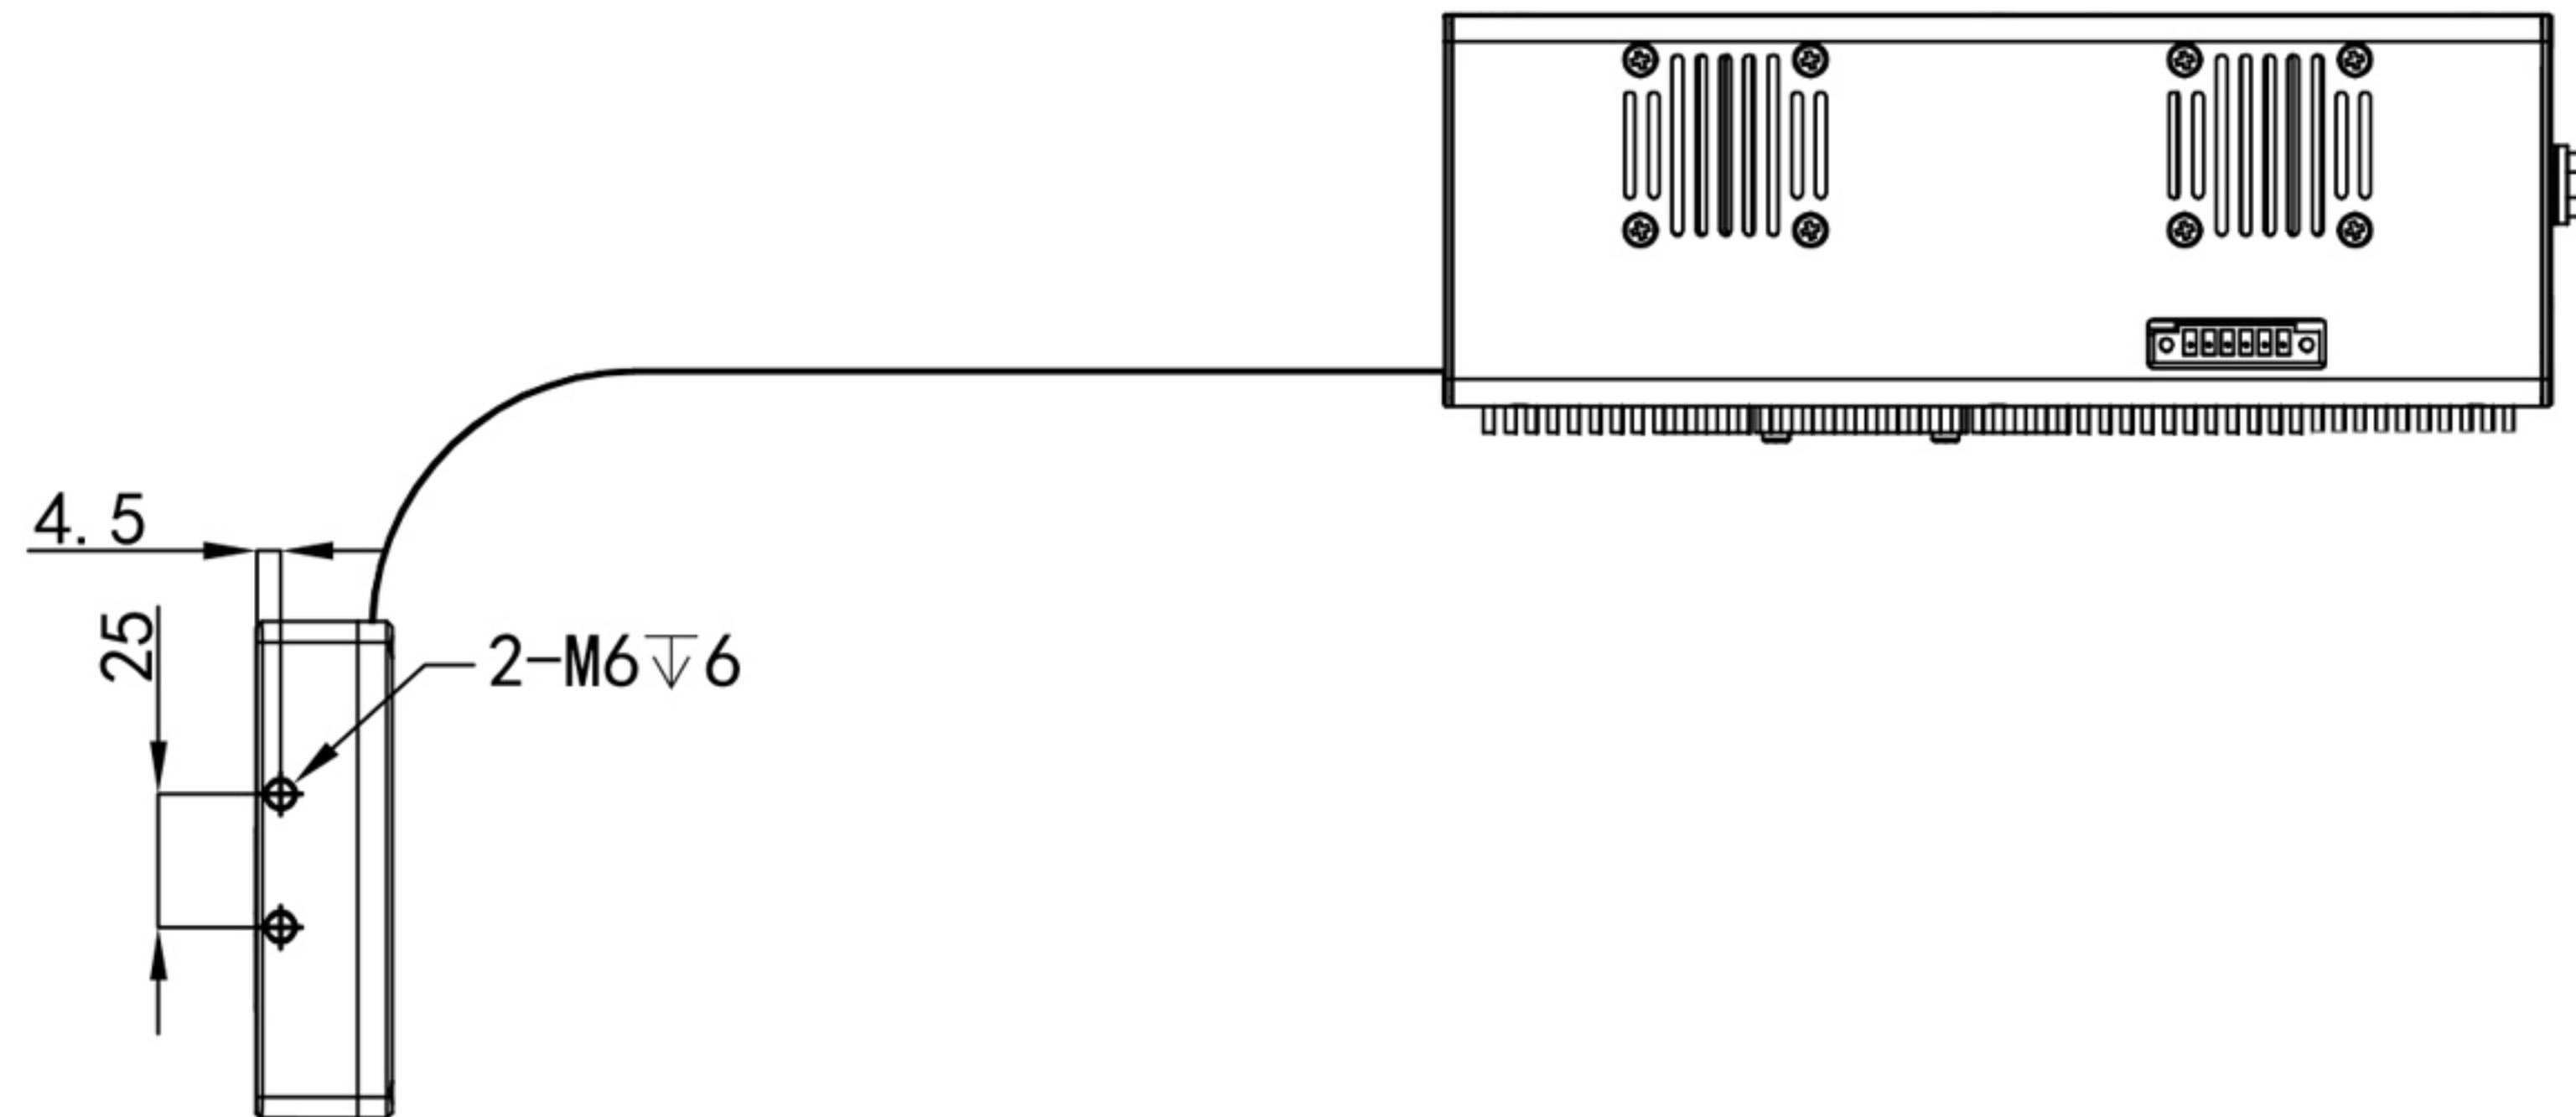

CENTER OF SLM PANEL

HDSLM108D65NIR SSD-45°