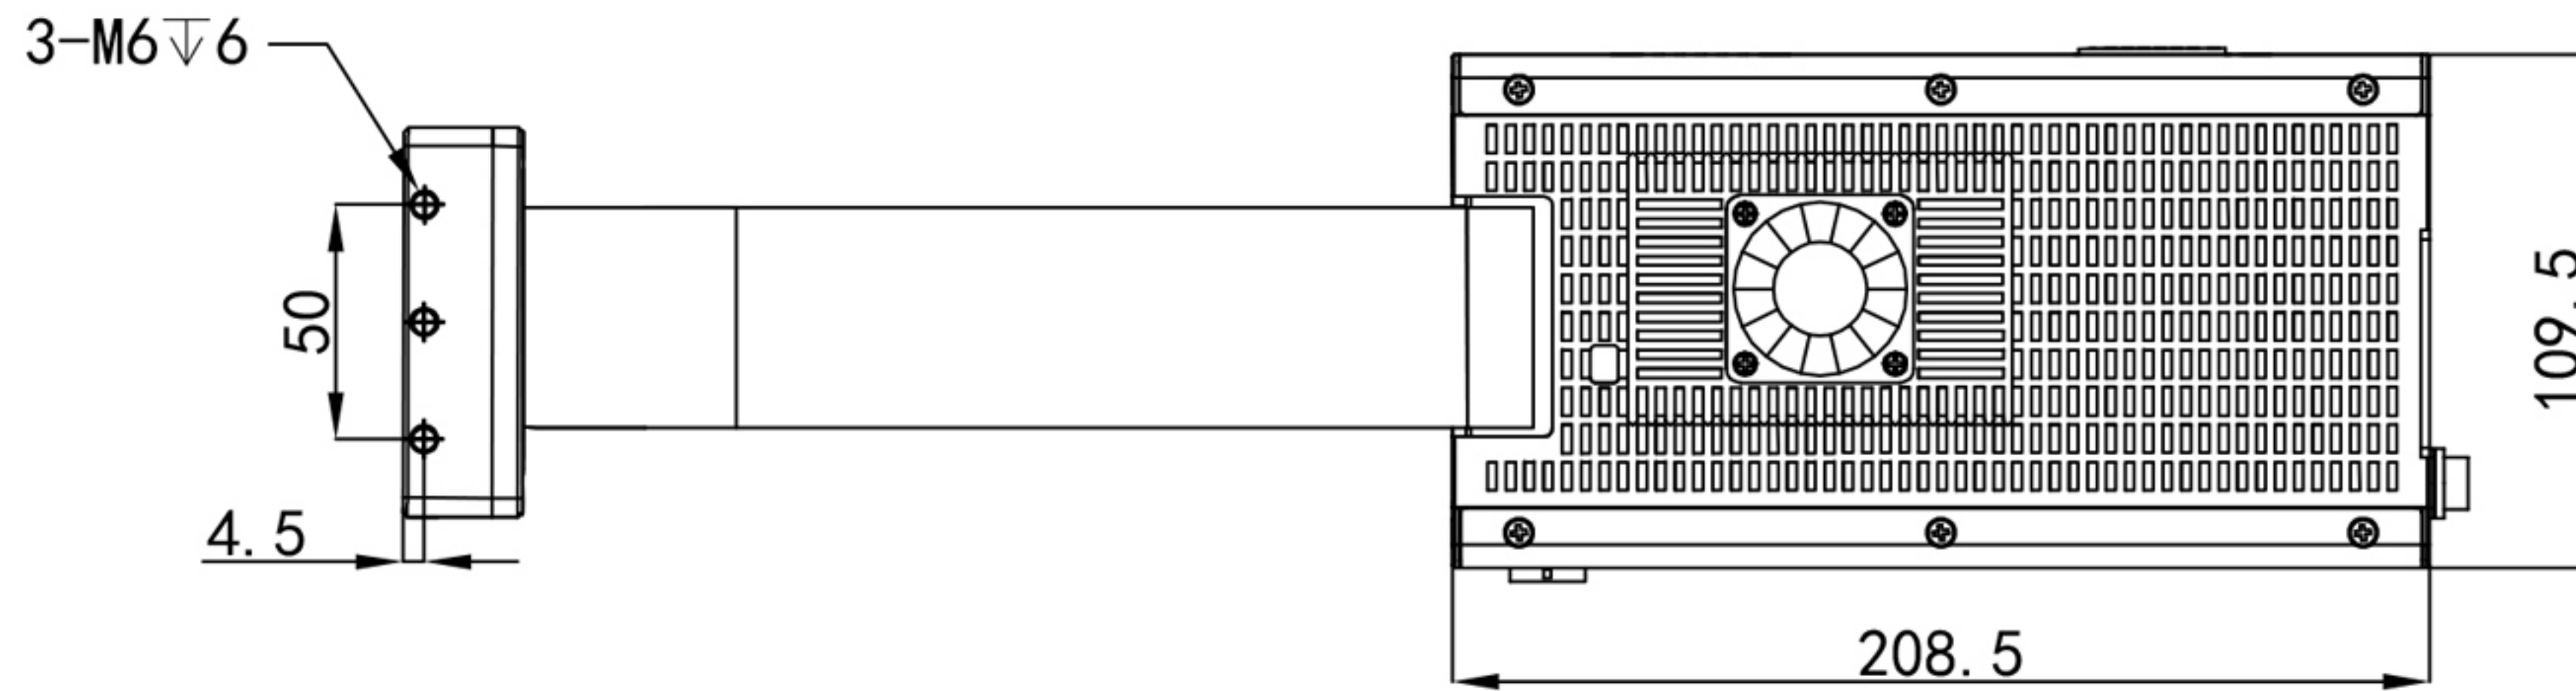

CENTER OF SLM PANEL

HDSLM108D65NIR SSD-45°