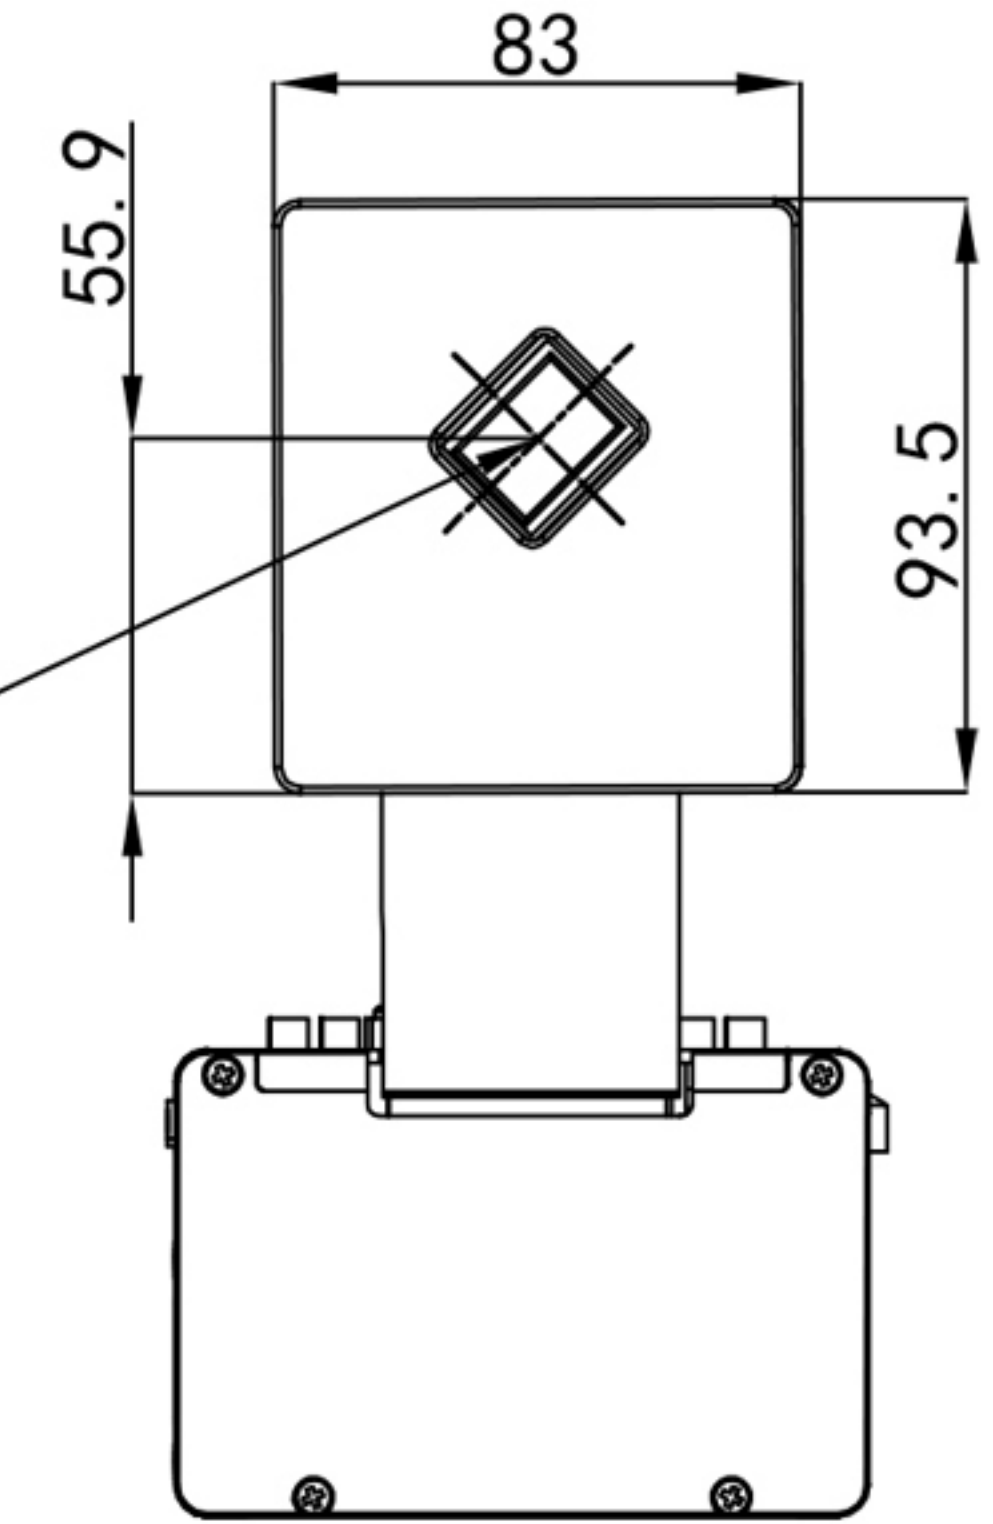

CENTER OF SLM PANEL

HDSLM108D65NIR SSD-45°