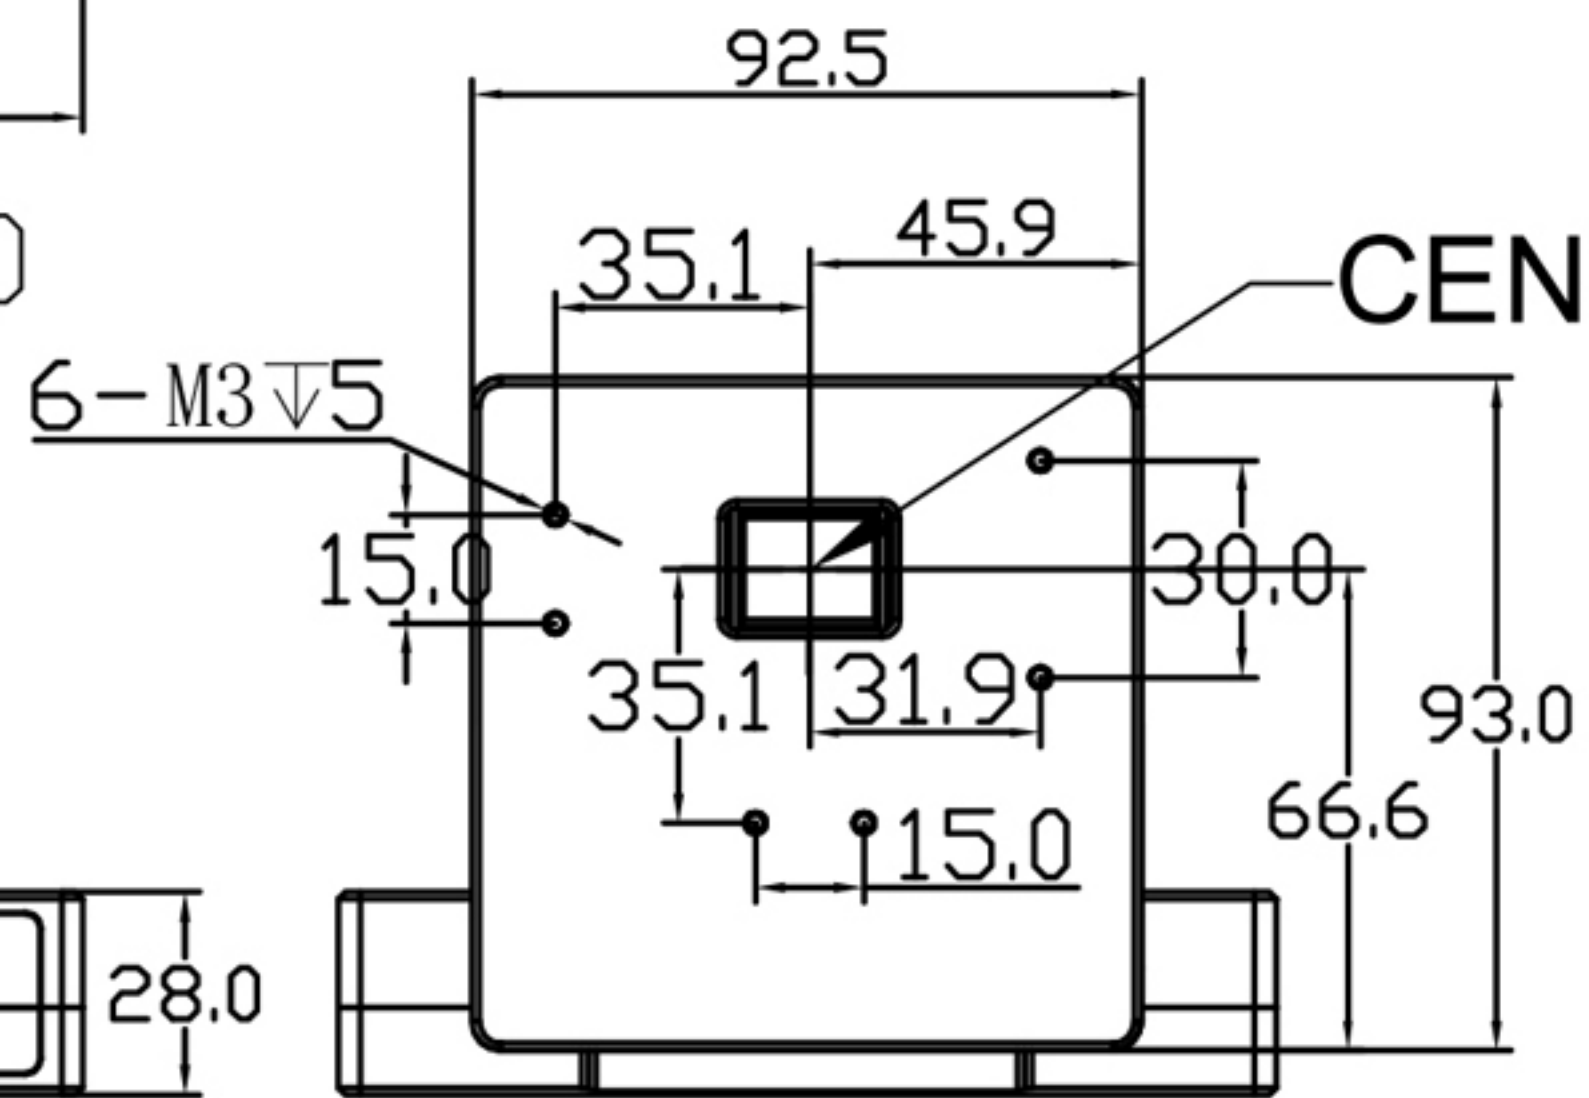

排线长约260

CENTER OF SLM PANEL